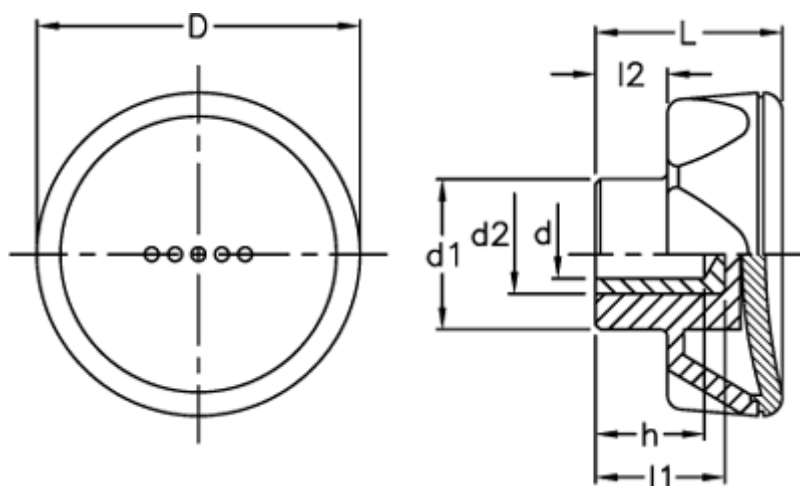

Article number: 23052214062

Description: E+G Lobe knob
ELK.56-A8-C2 orange centre cap

Measures

D	= 56
d1	= 26.5
d2	= 14
d H9	= 8
h	= 14
L	= 29
l1	= 18
l2	= 11